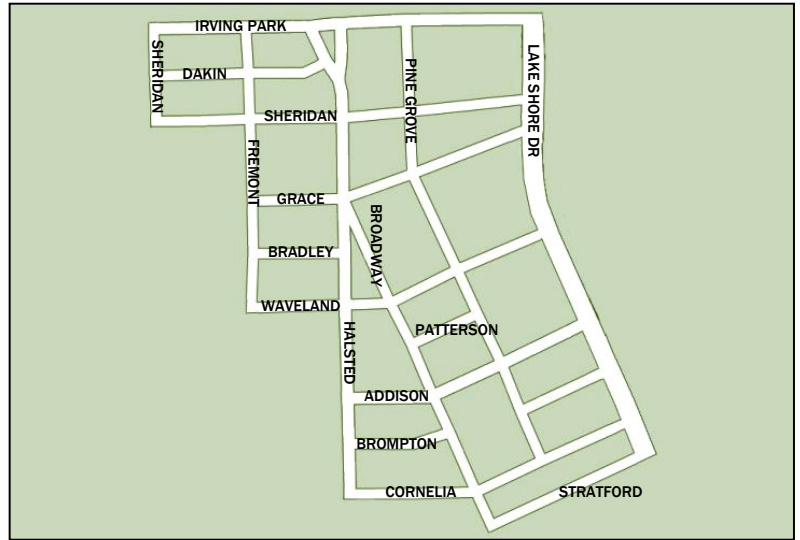

46th WARD STREET SWEEPING SCHEDULE

Section 5

Street sweeping signs installed on your block are enforced **all year round**. This schedule mirrors the permanent signs posted on your block. In addition, as an added reminder, **ORANGE** temporary signs are posted at least 24 hours in advance.

However, the permanent metal signs are always enforced. In case of snow, severe ice or other unforeseen weather, street sweeping may not occur.

To avoid parking tickets, the side of the street to be swept should remain clear of vehicles between **9 am & 3pm**.

These streets are swept monthly (3rd Thursday and Friday) between 9 am and 3 pm:

Please note that in June the 3rd Thursday and 3rd Friday fall on different weeks of the month

Jan 18, Feb 15, March 15, April 19, May 17, June 21, July 19, Aug 16, Sept 20, Oct 18, Nov 15

Jan 19, Feb 16, March 16, April 20, May 18, June 15, July 20, Aug 17, Sept 21, Oct 19, Nov 16

STREET TO BE SWEEPED	SIDE OF STREET	FROM	TO
ADDISON	NORTH	HALSTED	LAKE SHORE
BRADLEY	SOUTH	FREMONT	HALSTED
BROMPTON	NORTH	PINE GROVE	LAKE SHORE
BROMPTON	NORTH	HALSTED	BROADWAY
CLARENDON	WEST	IRVING PARK	BROADWAY
CORNELIA	SOUTH	HALSTED	LAKE SHORE
DAKIN	NORTH	N SHERIDAN	BROADWAY
FREMONT	WEST	IRVING PARK	WAVELAND
GRACE	SOUTH	FREMONT	LAKE SHORE
LAKE SHORE	EAST	STRATFORD	GRACE
PATTERSON	SOUTH	BROADWAY	PINE GROVE
PINE GROVE	WEST	CORNELIA	IRVING PARK
W SHERIDAN	NORTH	N SHERIDAN	LAKE SHORE
WAVELAND	NORTH	FREMONT	LAKE SHORE
STRATFORD	NORTH	FREMONT	LAKE SHORE

STREET TO BE SWEEPED	SIDE OF STREET	FROM	TO
ADDISON	SOUTH	HALSTED	LAKE SHORE
BRADLEY	NORTH	FREMONT	HALSTED
BROMPTON	SOUTH	PINE GROVE	LAKE SHORE
BROMPTON	SOUTH	HALSTED	BROADWAY
CLARENDON	EAST	IRVING PARK	BROADWAY
CORNELIA	NORTH	HALSTED	LAKE SHORE
DAKIN	SOUTH	N SHERIDAN	BROADWAY
FREMONT	EAST	IRVING PARK	WAVELAND
GRACE	NORTH	FREMONT	LAKE SHORE
PATTERSON	NORTH	BROADWAY	PINE GROVE
PINE GROVE	EAST	CORNELIA	IRVING PARK
N SHEFFIELD	EAST	GRACE	W SHERIDAN
W SHERIDAN	SOUTH	N SHERIDAN	LAKE SHORE
WAVELAND	SOUTH	FREMONT	LAKE SHORE
STRATFORD	SOUTH	FREMONT	LAKE SHORE

*NOTE: The west side of Lake Shore Drive is restricted to no parking every morning Monday – Friday: 7 am – 9 am

These streets are swept weekly between 7 am and 9 am:

BROADWAY from Irving Park to Stratford will be swept on Tuesday (east side) and on Wednesday (west side)

IRVING PARK from Sheridan to Lake Shore Dr. will be swept on Thursday (north side)*

*NOTE: "Rush Hour-No Park" M-F: 7 am – 9 am (southside)

HALSTED from Cornelia to Grace will be swept on Tuesday (east side) and on Wednesday (west side)

N SHERIDAN from Byron to Irving Park will be swept on Tuesday (east side) and on Wednesday (west side)

For more information, call 46th Ward Supt. Don Nowotny at 312.744.5030 or Ald. Shiller's office at 773.878.4646

This Street Sweeping Schedule is made available to people who live and work in the 46th Ward by Alderman Helen Shiller.